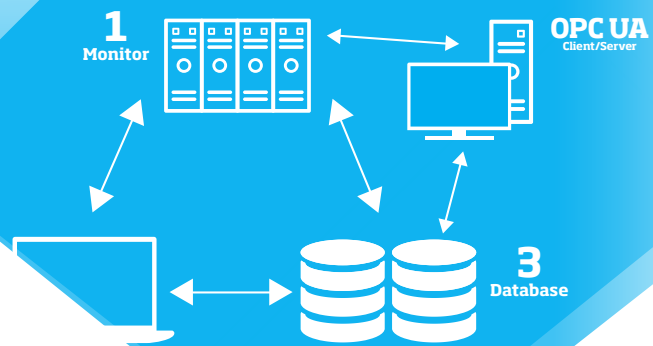

NO INTERRUPTIONS.
NO DATA LOSS.
NO-HASSLE COMPLIANCE.
Complete facility monitoring systems by TSI.

UNMATCHED
5 YEAR
LASER
WARRANTY

Архангельск (8182)63-90-72
Астана (7172)727-132
Астрахань (8512)99-46-04
Барнаул (3852)73-04-60
Белгород (4722)40-23-64
Брянск (4832)59-03-52
Владивосток (423)249-28-31
Волгоград (844)278-03-48
Вологда (8172)26-41-59
Воронеж (473)204-51-73
Екатеринбург (343)384-55-89
Иваново (4932)77-34-06

Ижевск (3412)26-03-58
Иркутск (395)279-98-46
Казань (843)206-01-48
Калининград (4012)72-03-81
Калуга (4842)92-23-67
Кемерово (3842)65-04-62
Киров (8332)68-02-04
Краснодар (861)203-40-90
Красноярск (391)204-63-61
Курск (4712)77-13-04
Липецк (4742)52-20-81
Киргизия (996)312-96-26-47

Магнитогорск (3519)55-03-13
Москва (495)268-04-70
Мурманск (8152)59-64-93
Набережные Челны (8552)20-53-41
Нижний Новгород (831)429-08-12
Новокузнецк (3843)20-46-81
Новосибирск (383)227-86-73
Омск (3812)21-46-40
Орел (4862)44-53-42
Оренбург (3532)37-68-04
Пенза (8412)22-31-16
Казахстан (772)734-952-31

Пермь (342)205-81-47
Ростов-на-Дону (863)308-18-15
Рязань (4912)46-61-64
Самара (846)206-03-16
Санкт-Петербург (812)309-46-40
Саратов (845)249-38-78
Севастополь (8692)22-31-93
Симферополь (3652)67-13-56
Смоленск (4812)29-41-54
Сочи (862)225-72-31
Ставрополь (8652)20-65-13
Таджикистан (992)427-82-92-69

Сургут (3462)77-98-35
Тверь (4822)63-31-35
Томск (3822)98-41-53
Тула (4872)74-02-29
Тюмень (3452)66-21-18
Ульяновск (8422)24-23-59
Уфа (347)229-48-12
Хабаровск (4212)92-98-04
Челябинск (351)202-03-61
Череповец (8202)49-02-64
Ярославль (4852)69-52-93

<https://tsi.nt-rt.ru> || tfs@nt-rt.ru