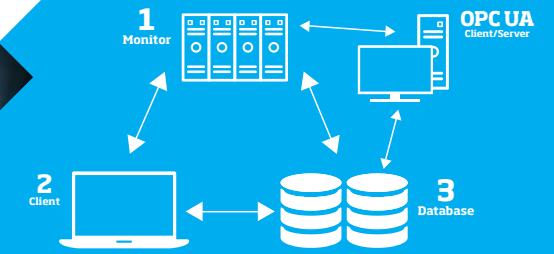

Use AeroTrak+ Remote APCs with TSI FMS Software, it's a system that can't be beat for no interruptions, no data loss and no-hassle compliance.