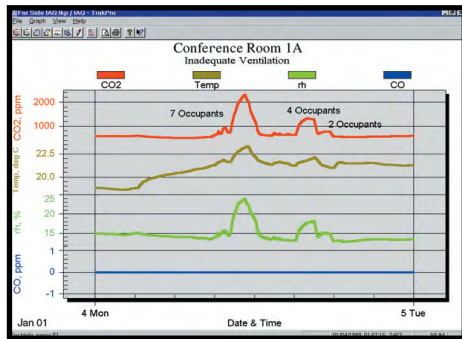

Easy-to-use TrakPro™ Data Analysis Software stores, organizes and reports test results.

1 The P-Trak will operate with an AC adapter for long periods but the alcohol wick must be resaturated every 8 hours when operating over an extended time.