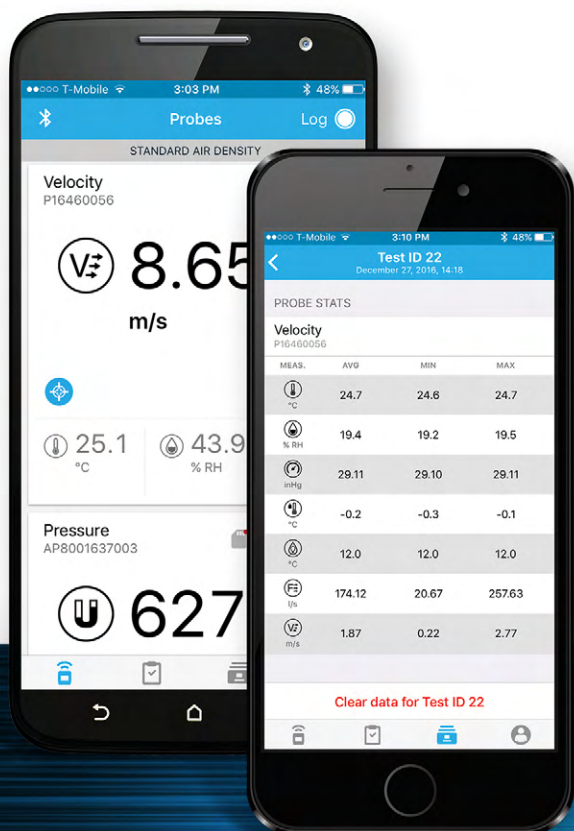

<https://tsi.nt-rt.ru> || tfs@nt-rt.ru

AIRPRO[®] SOLUTIONS

PERFORMANCE
BEYOND MEASURE

РЕШЕНИЯ AIRPRO®

ПРОИЗВОДИТЕЛЬНОСТЬ ЗА ПРЕДЕЛАМИ ИЗМЕРЕНИЙ

Utilizing everyday Android™ and iOS® smart devices, the next level of performance for ventilation test instruments has arrived. AirPro® Solutions is comprised of wireless test instrumentation, the AirPro Mobile App, an online device manager and flexible service offerings.

AIRPRO MOBILE

AirPro Mobile, a TSI developed application software, is the heart of any AirPro Instrument. The app allows for real-time measurements to be displayed and logged on iOS or Android smart handheld devices. Unlike many other apps that only display measurements and have limited functionality, AirPro Mobile does it all:

- + Simultaneous measurement, calculation, and display of readings
- + Simplified instrument setup, configuration, and operation
- + Seamless multi-data reporting
- + User-friendly interface
- + Guided workflows