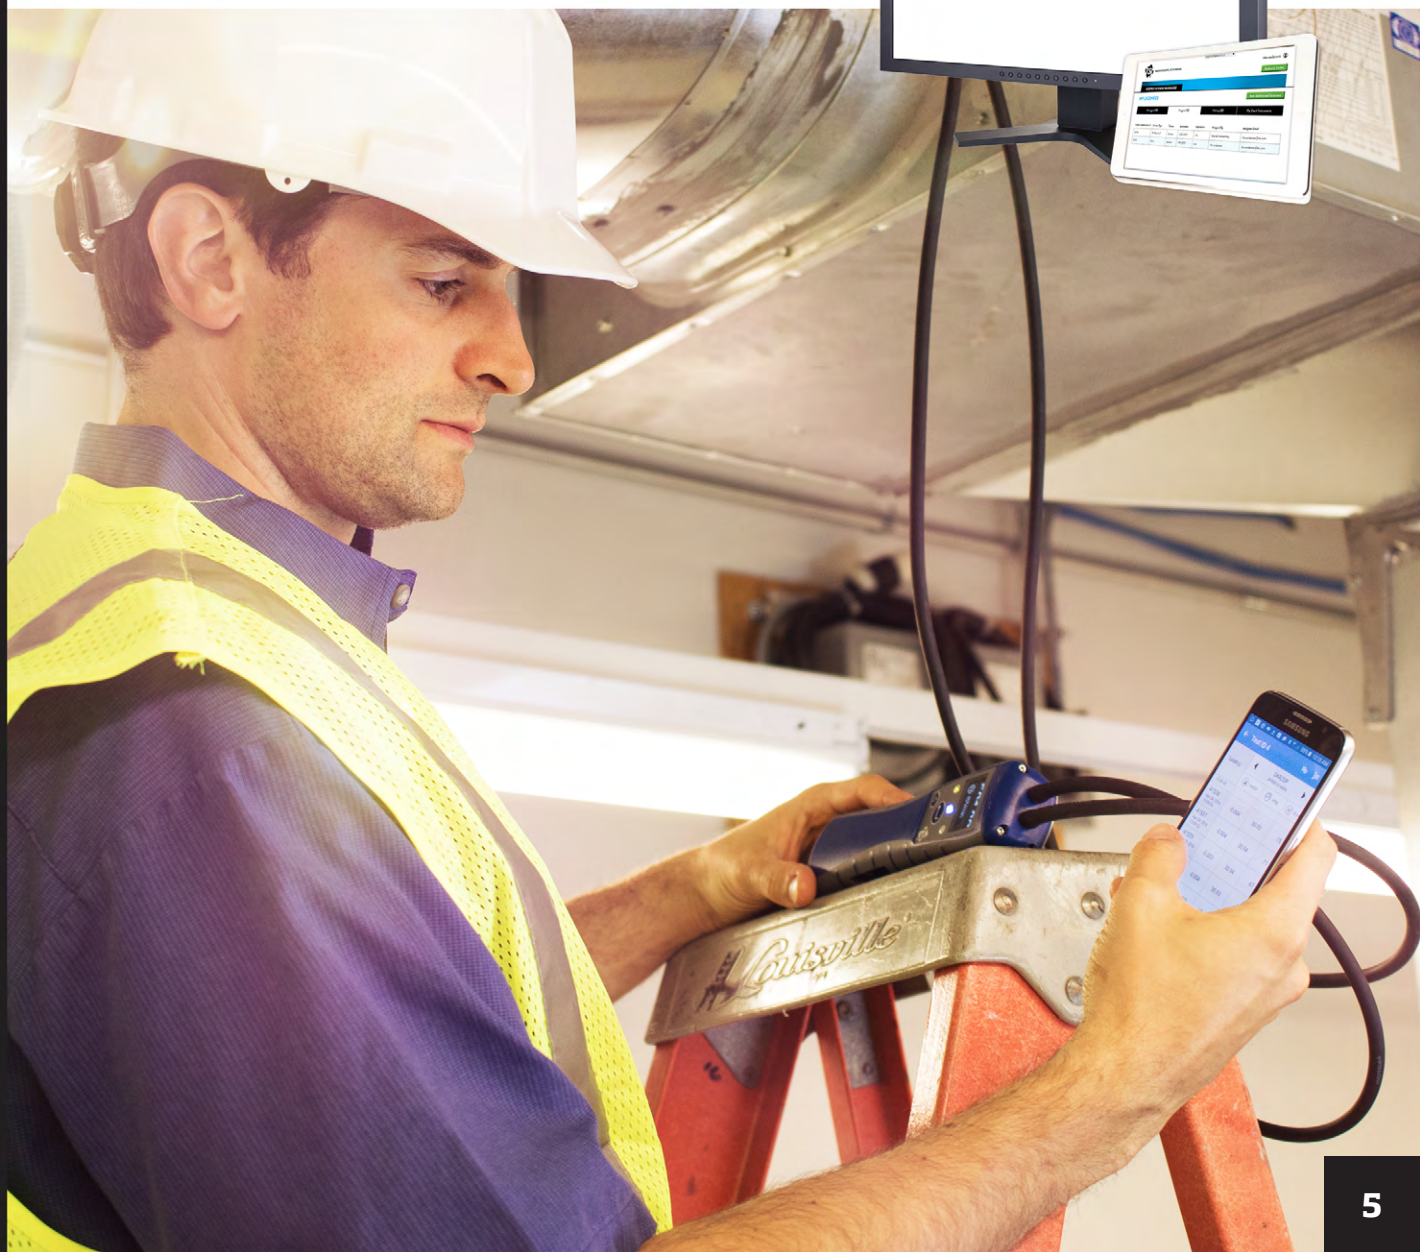

MANAGE YOUR DEVICES

Log into My TSI to manage user accounts, instruments and smart devices, with access to your latest calibration certificates.