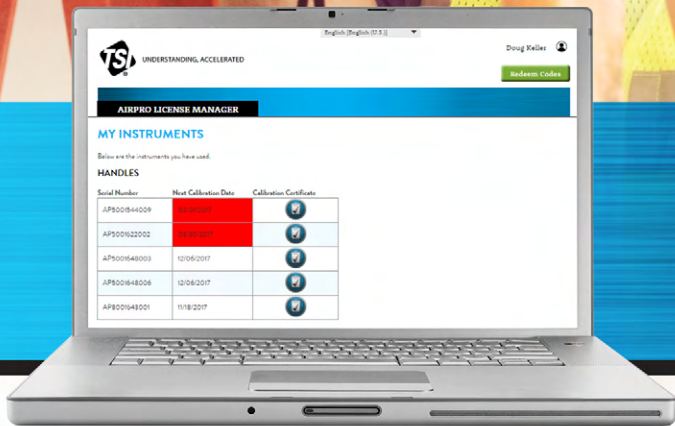

LICENSE MANAGER

TSI is a portal to the AirPro License Manager website, allowing you to manage your user accounts, instruments, and smart devices along with access to your latest calibration dates.

My TSI enables you to:

- + Manage AirPro Mobile feature sets and subscription levels
- + View registered instruments and probes
- + Manage smart device connections and user accounts
- + View factory-recommended recalibration dates

FLEXIBLE SERVICE OFFERINGS

TSI offers a diverse selection of service offerings for AirPro instrumentation and probes, helping to eliminate downtime.

- + Service reminder notifications
- + Standard calibration and repair services
- + 3- and 5-year calibration contracts